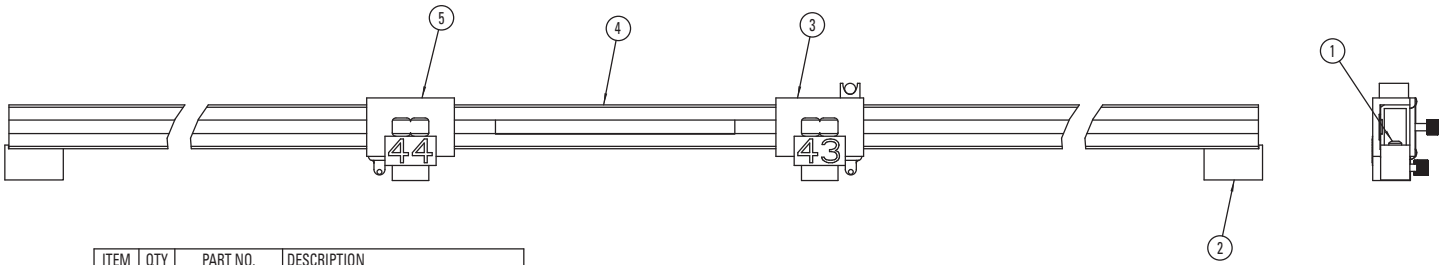

799014 Upper Bar Assembly Upper Body Bar

ITEM	QTY	PART NO.	DESCRIPTION
1	4	011052	SCREW, 1/4-20 X 5/8, BHCS, BLACK
2	2	799004	UPPER UBB CORNER BRACKET
3	1	799561	POINTER HOLDER ASSEMBLY #43
4	1	799625	BAR-TAPE ASSEMBLY UPPER BODY BAR
5	1	799641	POINTER HOLDER ASSEMBLY #44