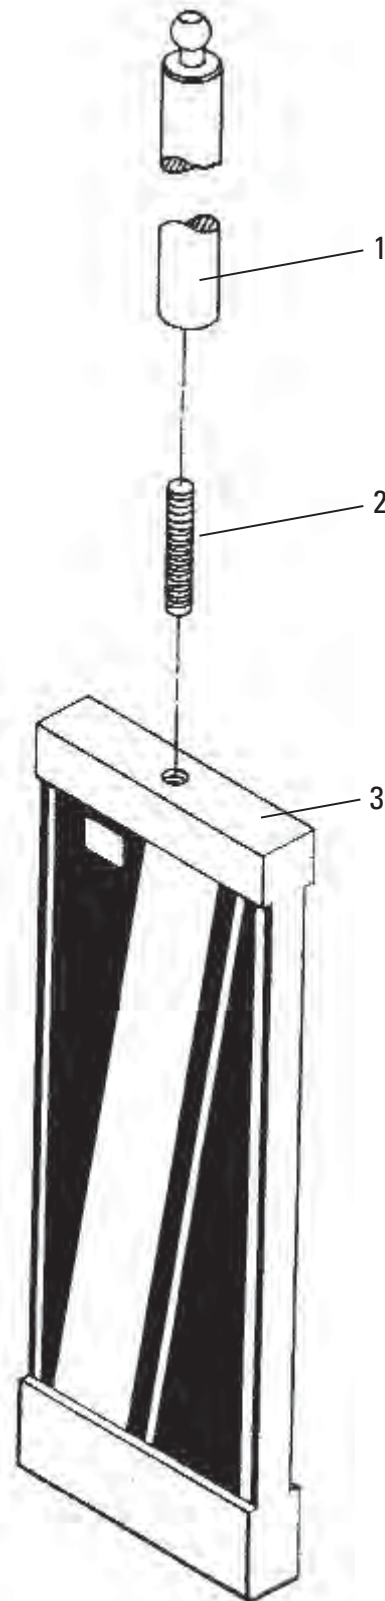

Target Assemblies

Target No. 1-2, 7-36