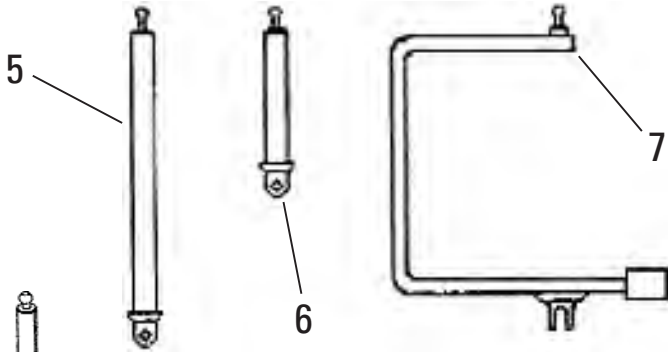

Magnetic Attachment (Optional)

Target Extension Rod Assembly Package (Optional)

Truck Attachment Package (Optional)

Lower Ball Joint Targets - #41 & #42 (Optional)

REF	PART NO.	DESCRIPTION
		Magnetic Attachment (Optional)
1	629010	Magnet
2	790102	Holder, Magnetic Attachment
3	790110	Guide, Magnetic Attachment
4	790678	Pop Rivet, 1/4", Multi-Grip, AD-828
	798440	Target Extension Rod Assembly Pkg. (Optional)
5	Target	Ext. Rod Ass'y, 256mm, red
6	Target	Ext. Rod Ass'y, 156mm, blue
7	4C	Extension, C - Shape
	799535	Truck Attachment Pkg. — Drawer 4 (Optional)
8		Magnetic Bolt Attachment, 10mm
		Magnetic Bolt Attachment, 13mm
		Magnetic Bolt Attachment, 14mm
		Magnetic Bolt Attachment, 15mm
		Magnetic Bolt Attachment, 16mm
		Magnetic Bolt Attachment, 17mm
		Magnetic Bolt Attachment, 18mm
		Magnetic Bolt Attachment, 19mm
		Magnetic Bolt Attachment, 21mm
		Magnetic Bolt Attachment, 24mm
9		Threaded Bolt Attachment, 13mm
		Threaded Bolt Attachment, 14mm
		Threaded Bolt Attachment, 15mm
		Threaded Bolt Attachment, 18mm
		Threaded Bolt Attachment, 21mm
		Threaded Bolt Attachment, 24mm
10		Target Assembly, No. 37
		Target Assembly, No. 38
		Target Assembly, No. 39
		Target Assembly, No. 40
*		Pad, Truck Attachment Package
*		Foam Pad, 1" x 17" x 21"
		Lower Ball Joint Targets - #41 & 42 (Optional)
	798921	Target Ass'y, 20-95mm, #41, complete
11	790401	Pendant, 20mm
12	796221	Stud (Set Screw), 8-32NC x .75 Large
13	798403	Sub Assembly, Target
	798930	Target Ass'y, 20-95mm, #42, complete
11	790401	Pendant, 20mm
12	796221	Stud (Set Screw), 8-32NC x .75 Large
13	798411	Sub Assembly, Target

* Not shown