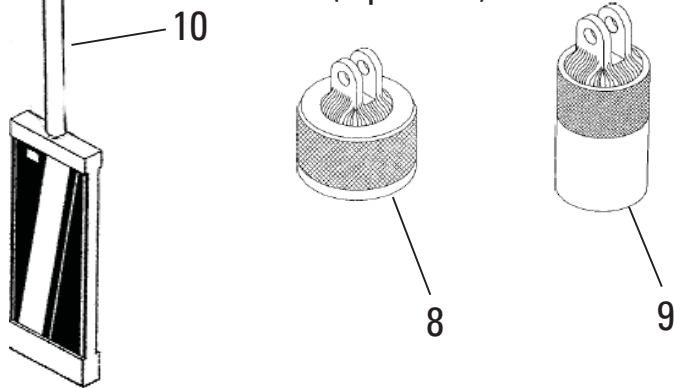

Truck Attachment Package (Optional)

Lower Ball Joint Targets - #41 & #42 (Optional)