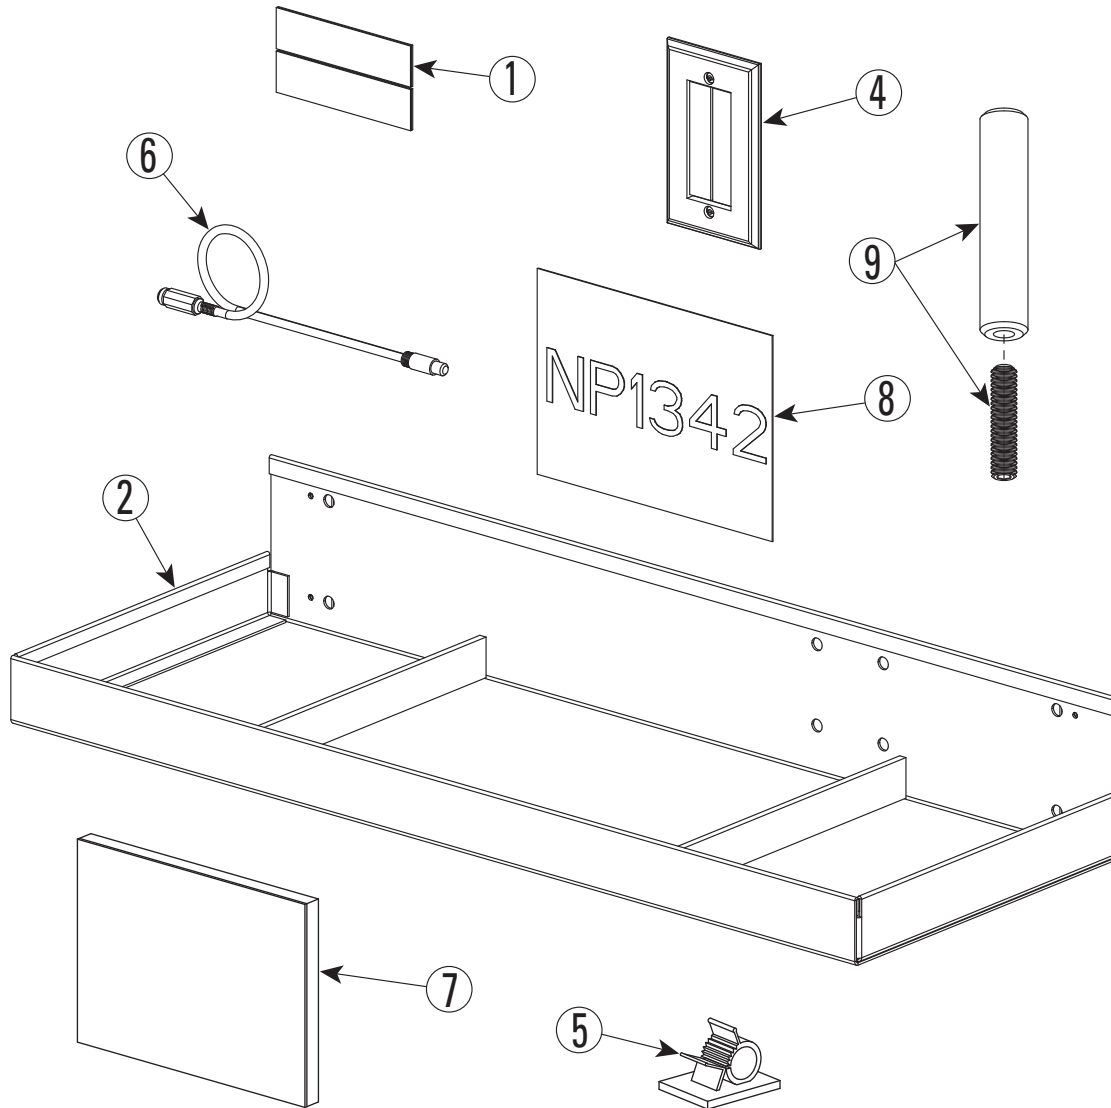

VECTOR GALILEO PLATE RETROFIT KIT (CK140036)

ITEM	QTY	PART NO.	DESCRIPTION
1	1	CK110140	POWER SUPPLY, TAPE ASSEMBLY
2	1	CK130029	GALILEO TRAY, VECTOR
3	1	CK130054	SCANNER COVER (NOT SHOWN)
4	1	CK130081	WALL PLATE WITH BRISTLES, BLACK
5	1	CK130093	CABLE CLIP
6	1	CK130090	SCANNER BARREL CABLE ASSEMBLY
7	1	CK130047	FOAM INSERT, TRAY
8	2	NP1342	NAMEPLATE
9	1	CK140041	VERIFICATION KIT