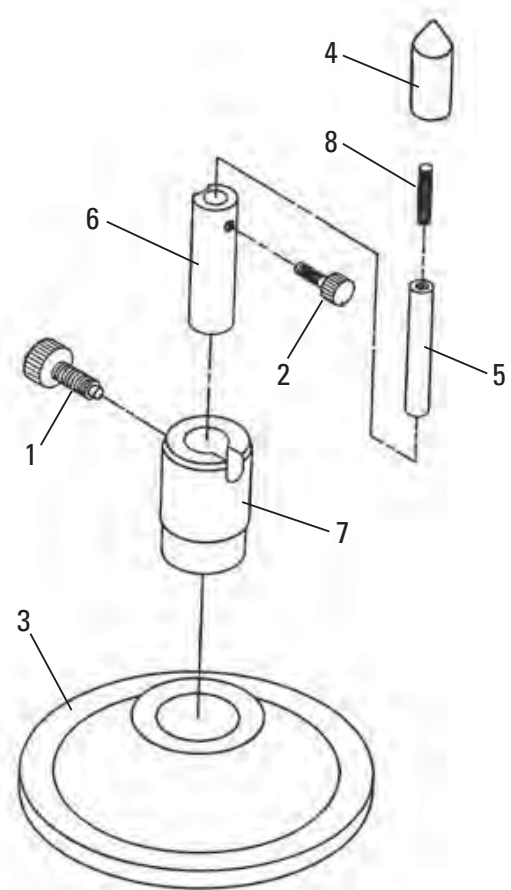

BODY SCANNER

Scanner Cable 6

Power Supply Cable, 110V 7

Power Supply Cable, 220V 8

Scanner Tray

| REF | PART NO. | DESCRIPTION |
|-----|---------------|---------------------------------------|
| | 788078 | Tray, Scanner (complete) |
| 1 | 788076 | Tray, Scanner |
| 2 | 795624 | Trim, 1/16" wide, raw, R100 B3 x 1/16 |
| 3 | NP1342 | Nameplate |

Target Base

| REF | PART NO. | DESCRIPTION |
|-----|---------------|-------------------------------------|
| | 799060 | Target Base (complete) |
| 1 | 621835 | Thumb Screw, Padded, 1/4-20NC x 1/2 |
| 2 | 632227 | Screw, 6-32 x 1/2, SHCS |
| 3 | 635612 | Base |
| 4 | 790209 | Point, 25mm |
| 5 | 790217 | Extension, Inner, 6mm x 50mm |
| 6 | 790225 | Extension, Center, 13mm x 50mm |
| 7 | 790233 | Cylinder, Outer, 25mm x 45mm |
| 8 | 796221 | Set Screw, Hex Socket |