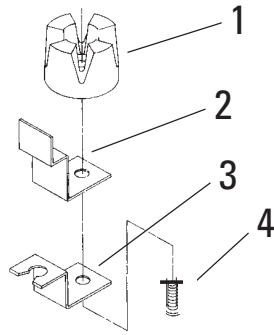

Magnetic Attachment (Optional)

Target Extension Rod Assembly Package (Optional)