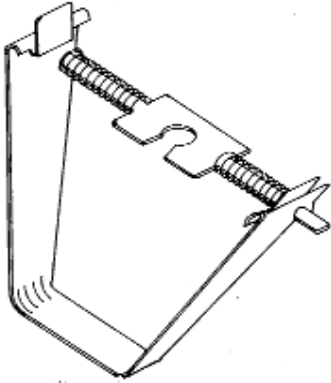

Hole Attachment - Metal