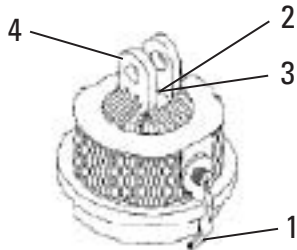

Bottom Hole Clip

Aluminum Snap-in

Nylon Bolt Clip

| REF | PART NO. | DESCRIPTION |
|-----|----------|---|
| | | Bottom Hole Clip |
| | 792271 | Clip, Bottom Hole, 5-10mm |
| | | Aluminum Snap-In Attachment |
| | 780030 | Attachment, Snap-In, 10mm |
| | 780031 | Attachment, Snap-In, 11mm |
| | 780032 | Attachment, Snap-In, 12mm |
| | 780033 | Attachment, Snap-In, 13mm |
| | 780034 | Attachment, Snap-In, 14mm |
| | 780035 | Attachment, Snap-In, 15mm |
| | 780036 | Attachment, Snap-In, 16mm |
| | 780037 | Attachment, Snap-In, 17mm |
| | 780038 | Attachment, Snap-In, 18mm |
| | 780039 | Attachment, Snap-In, 19mm |
| | 780040 | Attachment, Snap-In, 20mm |
| | 780042 | Attachment, Snap-In, 22mm |
| | 780044 | Attachment, Snap-In, 24mm |
| | 780045 | Attachment, Snap-In, 25mm |
| | 780046 | Attachment, Snap-In, 26mm |
| | 780048 | Attachment, Snap-In, 28mm |
| | 780050 | Attachment, Snap-In, 30mm |
| | 780052 | Attachment, Snap-In, 32mm |
| 1 | 780000 | Spring, Hole Plug |
| 2 | 780001 | Shoulder Screw, .18 x .313 Long |
| 3 | 780026 | Set Screw, 2-56 x 3/8 Long |
| 4 | 790277 | Ball Socket, Target |
| | | Nylon Bolt Clip |
| | 780057 | Bolt Clip, Nylon, 10-20mm |
| | 780058 | Bolt Clip, Nylon, 15-25mm |
| | 780059 | Bolt Clip, Nylon, 25-35mm |
| 1 | 790277 | Ball Socket, Target |
| 2 | 780001 | Shoulder Screw, .18 x .313 Long |
| 3 | 780028 | Cap Screw, 2-56 x 3/16 Lg., Button Hd. |