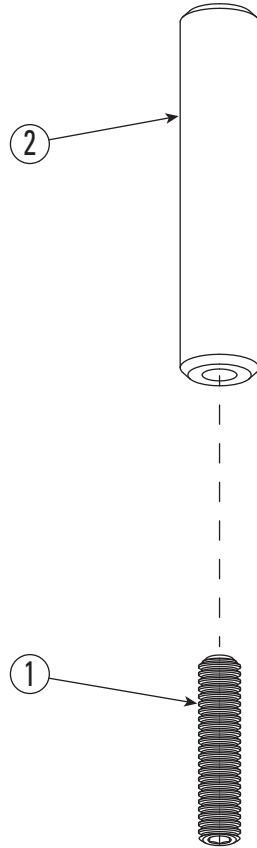

VERIFICATION KIT (CK140041)

ITEM	QTY	PART NO.	DESCRIPTION
1	2	796221	SCREW 8-32NC X .75 LG
2	2	CK130088	TARGET STEM