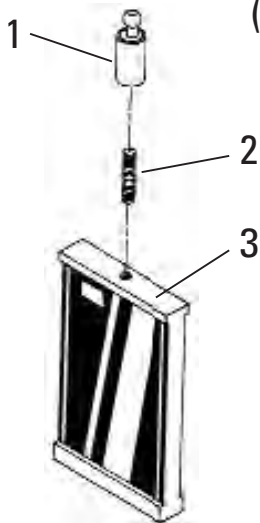

Magnetic Attachment (Optional)

Target Extension Rod Assembly Package (Optional)

Truck Attachment Package (Optional)

Lower Ball Joint Targets - #41 & #42 (Optional)

| REF | PART NO. | DESCRIPTION |
|-----|---------------|---|
| | | Magnetic Attachment (Optional) |
| 1 | 629010 | Magnet |
| 2 | 790102 | Holder, Magnetic Attachment |
| 3 | 790110 | Guide, Magnetic Attachment |
| 4 | 790678 | Pop Rivet, 1/4", Multi-Grip, AD-828 |
| | 798440 | Target Extension Rod Assembly Pkg. (Optional) |
| 5 | Target | Ext. Rod Ass'y, 256mm, red |
| 6 | Target | Ext. Rod Ass'y, 156mm, blue |
| 7 | 4C | Extension, C - Shape |
| | 799535 | Truck Attachment Pkg. — Drawer 4 (Optional) |
| 8 | | Magnetic Bolt Attachment, 10mm |
| | | Magnetic Bolt Attachment, 13mm |
| | | Magnetic Bolt Attachment, 14mm |
| | | Magnetic Bolt Attachment, 15mm |
| | | Magnetic Bolt Attachment, 16mm |
| | | Magnetic Bolt Attachment, 17mm |
| | | Magnetic Bolt Attachment, 18mm |
| | | Magnetic Bolt Attachment, 19mm |
| | | Magnetic Bolt Attachment, 21mm |
| | | Magnetic Bolt Attachment, 24mm |
| 9 | | Threaded Bolt Attachment, 13mm |
| | | Threaded Bolt Attachment, 14mm |
| | | Threaded Bolt Attachment, 15mm |
| | | Threaded Bolt Attachment, 18mm |
| | | Threaded Bolt Attachment, 21mm |
| | | Threaded Bolt Attachment, 24mm |
| 10 | | Target Assembly, No. 37 |
| | | Target Assembly, No. 38 |
| | | Target Assembly, No. 39 |
| | | Target Assembly, No. 40 |
| * | | Pad, Truck Attachment Package |
| * | | Foam Pad, 1" x 17" x 21" |
| | | Lower Ball Joint Targets - #41 & 42 (Optional) |
| | 798921 | Target Ass'y, 20-95mm, #41, complete |
| 11 | 790401 | Pendant, 20mm |
| 12 | 796221 | Stud (Set Screw), 8-32NC x .75 Large |
| 13 | 798403 | Sub Assembly, Target |
| | 798930 | Target Ass'y, 20-95mm, #42, complete |
| 11 | 790401 | Pendant, 20mm |
| 12 | 796221 | Stud (Set Screw), 8-32NC x .75 Large |
| 13 | 798411 | Sub Assembly, Target |