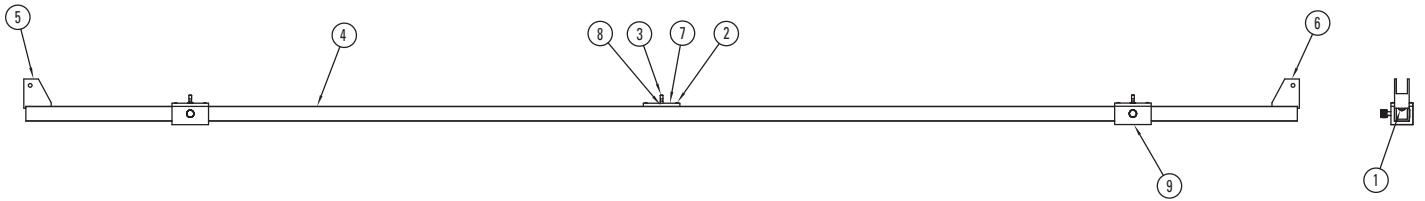

* Not shown

799014 Upper Bar Assembly Upper Body Bar

| ITEM | QTY | PART NO. | DESCRIPTION |
|------|-----|----------|----------------------------------|
| 1 | 4 | 011052 | SCREW, 1/4-20 X 5/8, BHCS, BLACK |
| 2 | 2 | 799004 | UPPER UBB CORNER BRACKET |
| 3 | 1 | 799561 | POINTER HOLDER ASSEMBLY #43 |
| 4 | 1 | 799625 | BAR-TAPE ASSEMBLY UPPER BODY BAR |
| 5 | 1 | 799641 | POINTER HOLDER ASSEMBLY #44 |

799481 Lower Bar Assembly Upper Body Bar

| ITEM | QTY | PART NO. | DESCRIPTION |
|------|-----|----------|---|
| 1 | 4 | 011052 | SCREW, 1/4-20 X 5/8, BHCS, BLACK |
| 2 | 2 | 790679 | POP RIVET, 1/8" |
| 3 | 1 | 790866 | |
| 4 | 1 | 790890 | BAR, LOWER, UPPER BODY BAR |
| 5 | 1 | 790920 | BRACKET, LOWER CORNER RIGHT, UPPER BODY BAR |
| 6 | 1 | 790922 | BRACKET, LOWER CORNER RIGHT, UPPER BODY BAR |
| 7 | 1 | 792714 | |
| 8 | 1 | 796053 | SET SCREW, 4-48 X 1/2 LG BLACK |
| 9 | 2 | 799553 | |