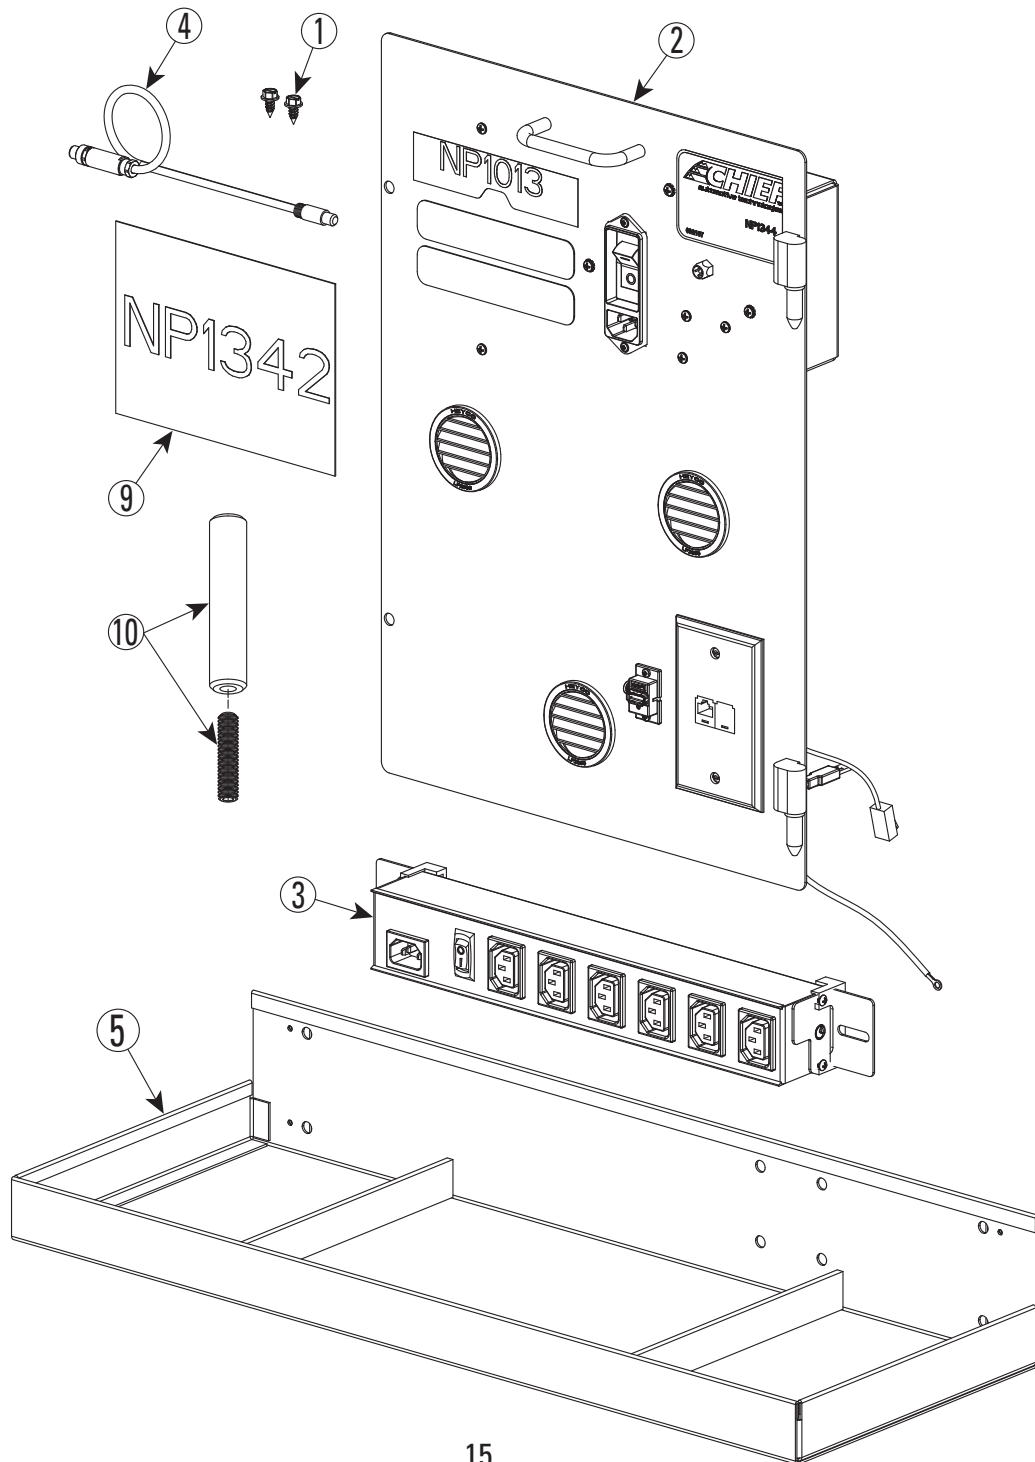

VECTOR GALILEO BACK PANEL RETROFIT KIT (CK140020)

ITEM	QTY	PART NO.	DESCRIPTION
1	2	796556	#12x1/2" SELF TAPPING SCREW
2	1	CK110039	BACK PANEL ASSEMBLY, CSHS
3	1	CK110040	POWERSTRIP BRACKET ASSEMBLY
4	1	CK130091	SCANNER PIN CABLE ASSEMBLY
5	1	CK130029	GALILEO TRAY, VECTOR
6	1	CK130044	C7/C18 POWER CORD, 3 FEET (NOT SHOWN)
7	1	CK130054	SCANNER COVER (NOT SHOWN)
8	2	CK720331	C14/C13 POWER CORD, 1000MM (NOT SHOWN)
9	2	NP1342	NAMEPLATE
10	1	CK140041	VERIFICATION KIT