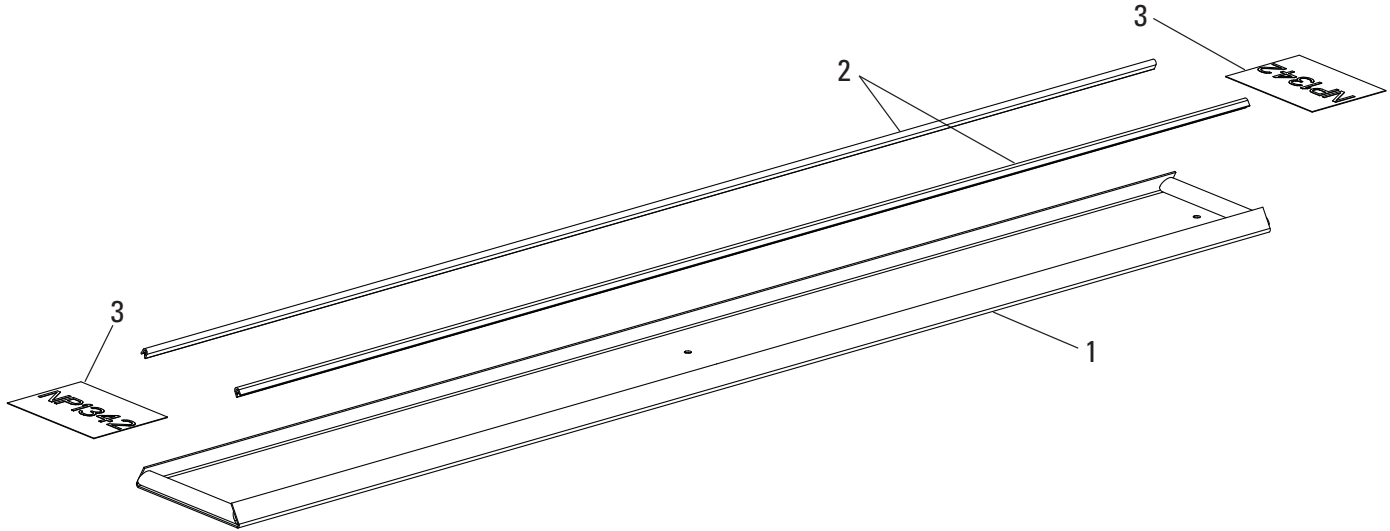

Target Base

| REF | PART NO. | DESCRIPTION |
|-----|---------------|-------------------------------------|
| | 799060 | Target Base (complete) |
| 1 | 621835 | Thumb Screw, Padded, 1/4-20NC x 1/2 |
| 2 | 632227 | Screw, 6-32 x 1/2, SHCS |
| 3 | 635612 | Base |
| 4 | 790209 | Point, 25mm |
| 5 | 790217 | Extension, Inner, 6mm x 50mm |
| 6 | 790225 | Extension, Center, 13mm x 50mm |
| 7 | 790233 | Cylinder, Outer, 25mm x 45mm |
| 8 | 796221 | Set Screw, Hex Socket |