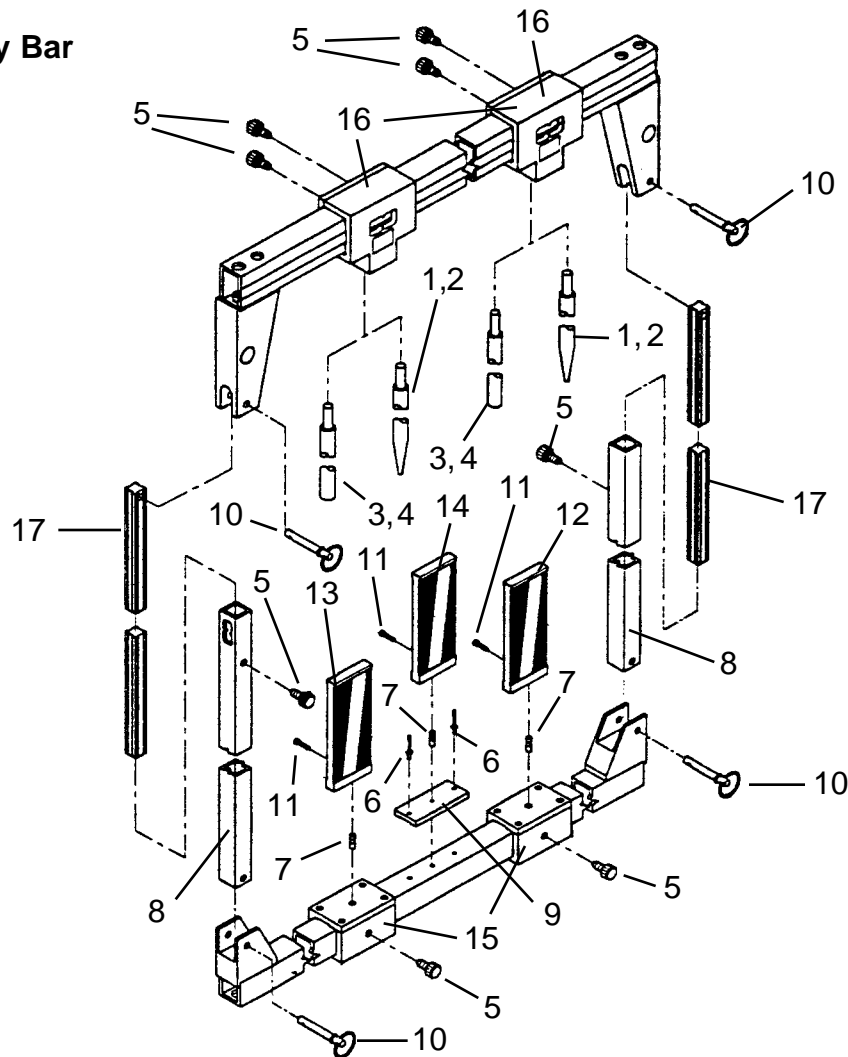

Ref.	Part No.	Description
16	792888	Plug, End Handle
17	794234	Switch, Power Toggle
18	794445	Bulkhead Connector
*	795202	Cover, Nylon, Body Scanner
19	796096	Screw, 4-40 x 1/2" Lg., Black, HSHCS
20	796141	Screw, 6-32 x 1/2" Lg.
21	796168	Screw, 6-32 x 3/4" Lg., HSHCS
*	796264	Nut, 6-32, Hex, Pl.
*	799174	Cable Assembly, Body Scanner
22	796344	Screw, #2 x 1/2" Bl.
23	792597	Gasket, Lower, End Handle, Solid
24	621042	Screw, 8-32 x 1/2", SBHCS, BL
25	792773	Decal, Chief Automotive Systems, Inc.
*	790291	Decal, Turn Scanner Off

Tray

Storage Board

Ref.	Part No.	Description
	799158	Board Assembly, Wall Storage
	629407	Hanger, Long
	621468	Nut, Propeller Tee, 1/4-20, Pl.
1	790073	Silk Screen Board
2	792853	Decal, Genesis Accessories

Upper Body Bar

Ref.	Part No.	Description
	799123	Upper Body Bar Assembly (complete)
1	620947	Pointer, 102mm
2	620955	Pointer, 178mm
3	620963	Reverse Cone, 102mm
4	620971	Reverse Cone, 178mm
5	621835	Thumb Screw, Padded, 1/4-20 x 1/2"
6	790679	Pop Rivet, 1/8", Multi-Grip, AD-4345-BS
7	790866	Stud, Target Holder, Upper Body Bar
*	791922	Decal, #43, Target Back
*	791930	Decal, #44, Target Back
8	792183	Housing, Outer, Scale Assembly
9	792714	Mount, Center Target, Upper Body Bar

* Not Shown

Ref.	Part No.	Description
10	792781	Pin, Upper Body Bar
11	796096	Screw, 4-40 x 1/2" Lg., Blk.
12	798948	Target Assembly, 100mm, No. 43, Left
13	798956	Target Assembly, 100mm, No. 44, Right
14	798964	Target Assembly, 100mm, No. 45, Center
15	799552	Holder Assembly, Target, U.B.B. Hard Coated
16	799560	Pointer Holder Assembly, Hard Coated
17	799633	Bar Tape Assembly, Vertical Bar
*	797787	Extended Bar Tape Assembly, Vertical Bar