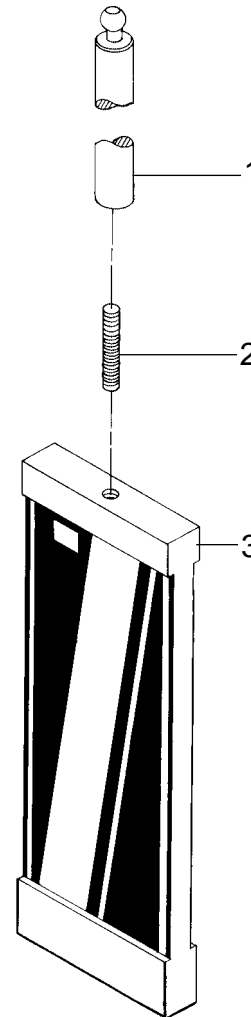

Ref.	Part No.	Description
	798526	Target Ass'y, 20mm-150mm, #1 (compl.)
1	790401	Pendant, 20mm
2	796221	Stud (Set Screw), 8-32NC x .75 Lg.
3	798008	Sub Assembly, Target
	798534	Target Ass'y, 20mm-150mm, #2 (compl.)
1	790401	Pendant, 20mm
2	796221	Stud (Set Screw), 8-32NC x .75 Lg.
3	798016	Sub Assembly, Target
	798542	Target Ass'y, 40mm-170mm, #3 (compl.) (optional)
1	790410	Pendant, 40mm
2	796221	Stud (Set Screw), 8-32NC x .75 Lg.
3	798024	Sub Assembly, Target
	798550	Target Ass'y, 40mm-170mm, #4 (compl.) (optional)
1	790410	Pendant, 40mm
2	796221	Stud (Set Screw), 8-32NC x .75 Lg.
3	798032	Sub Assembly, Target
	798569	Target Ass'y, 40mm-170mm, #5 (compl.) (optional)
1	790410	Pendant, 40mm
2	796221	Stud (Set Screw), 8-32NC x .75 Lg.
3	798040	Sub Assembly, Target
	798577	Target Ass'y, 40mm-170mm, #6 (compl.) (optional)
1	790410	Pendant, 40mm
2	796221	Stud (Set Screw), 8-32NC x .75 Lg.
3	798059	Sub Assembly, Target
	798585	Target Ass'y, 40mm-170mm, #7 (compl.)
1	790410	Pendant, 40mm
2	796221	Stud (Set Screw), 8-32NC x .75 Lg.
3	798067	Sub Assembly, Target
	798593	Target Ass'y, 40mm-170mm, #8 (compl.)
1	790410	Pendant, 40mm
2	796221	Stud (Set Screw), 8-32NC x .75 Lg.
3	798075	Sub Assembly, Target
	798606	Target Ass'y, 60mm-190mm, #9 (compl.)
1	790428	Pendant, 60mm
2	796221	Stud (Set Screw), 8-32NC x .75 Lg.
3	798083	Sub Assembly, Target
	798614	Target Ass'y, 60mm-190mm, #10 (compl.)
1	790428	Pendant, 60mm
2	796221	Stud (Set Screw), 8-32NC x .75 Lg.
3	798091	Sub Assembly, Target
	798622	Target Ass'y, 60mm-190mm, #11 (compl.)
1	790428	Pendant, 60mm
2	796221	Stud (Set Screw), 8-32NC x .75 Lg.
3	798104	Sub Assembly, Target

Ref.	Part No.	Description
	798630	Target Ass'y, 60mm-190mm, #12 (compl.)
1	790428	Pendant, 60mm
2	796221	Stud (Set Screw), 8-32NC x .75 Lg.
3	798112	Sub Assembly, Target
	798649	Target Ass'y, 100mm-230mm, #13 (complete)
1	790436	Pendant, 100mm
2	796221	Stud (Set Screw), 8-32NC x .75 Lg.
3	798120	Sub Assembly, Target
	798657	Target Ass'y, 100mm-230mm, #14 (complete)
1	790436	Pendant, 100mm
2	796221	Stud (Set Screw), 8-32NC x .75 Lg.
3	798139	Sub Assembly, Target