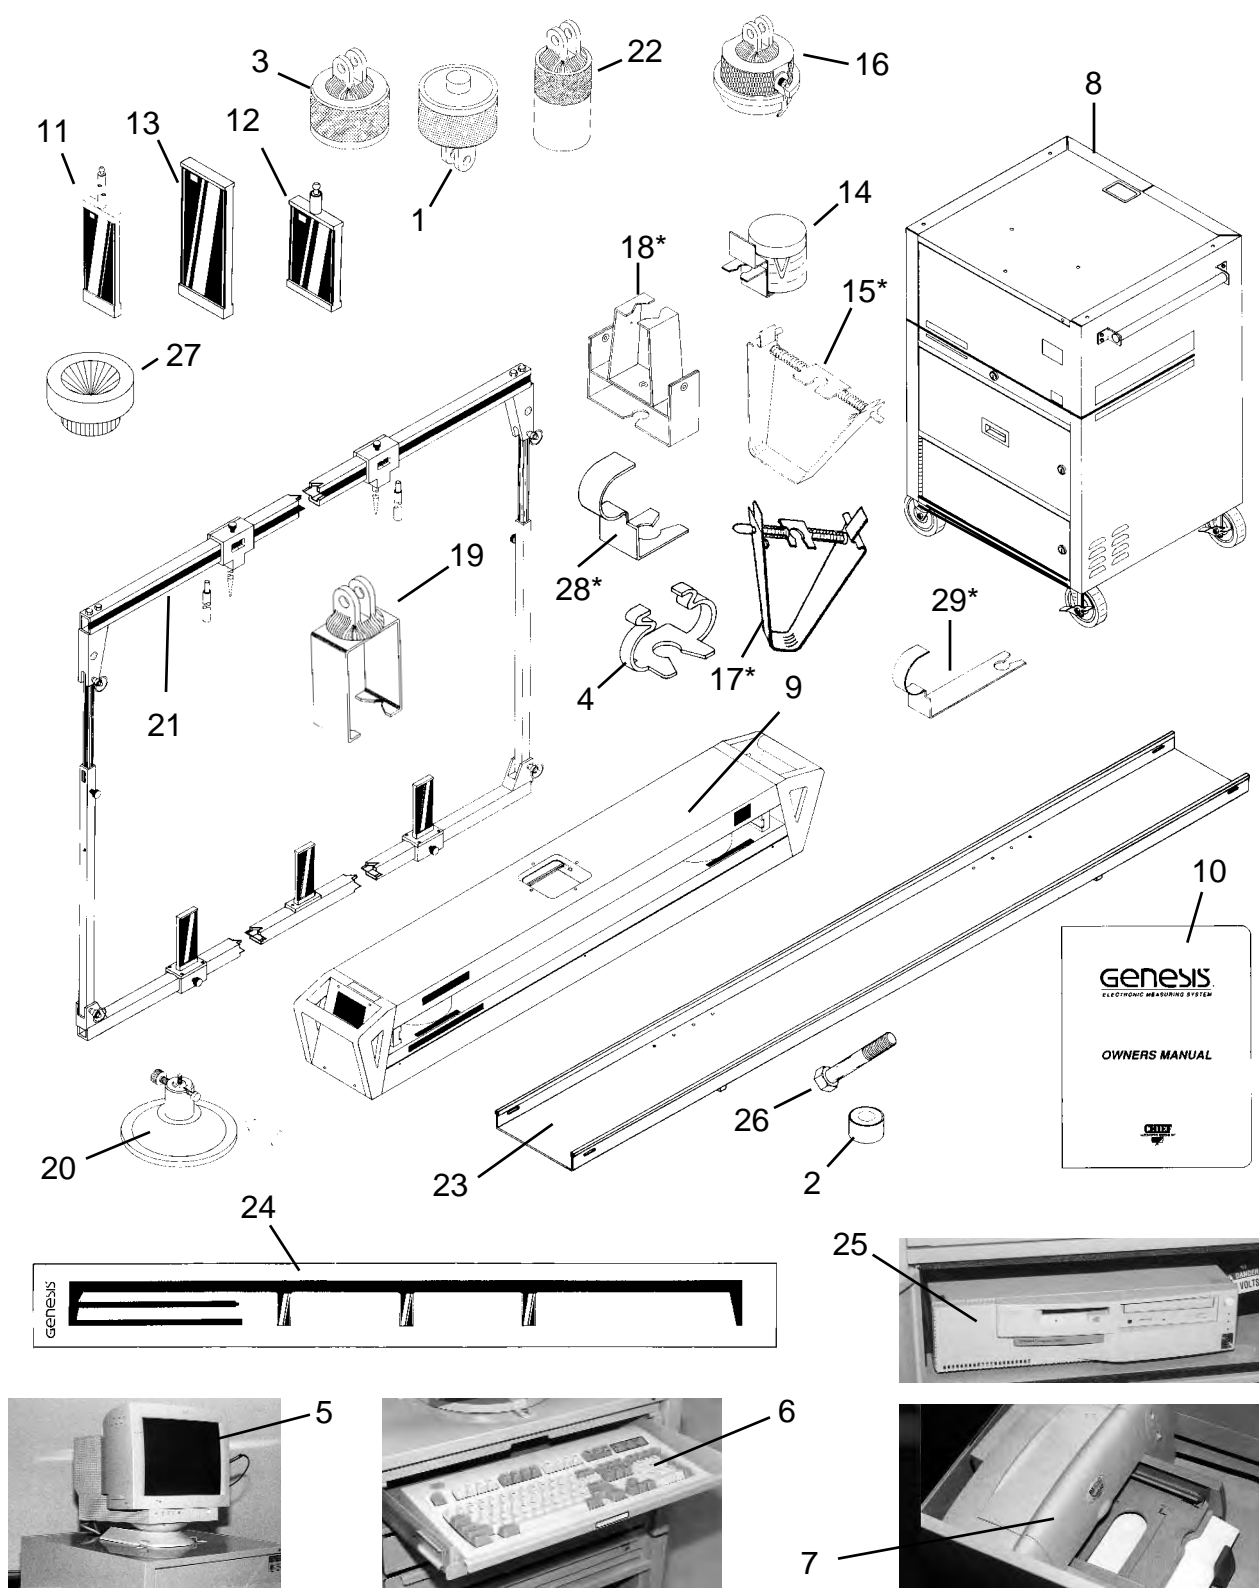

PARTS INFORMATION

If it becomes necessary to order replacement parts or accessories for your Genesis 2 Measuring System, or contact a service representative, call the Chief Automotive Systems, Inc. 24-hour toll-free telephone number (800-445-9262). If located outside the United States, contact an authorized Chief Automotive Systems, Inc. representative.

When contacting Chief Automotive Systems, Inc. by telephone or mail, provide the following information: name, name of shop, shop telephone number, shop address, a description of the part and the part number, if available. In addition, note the method of payment and shipping charges.

GENESIS BASIC ASSEMBLY PARTS (See Illustrations - Page 2)

Ref.	Part No.	Description
1	*	Magnetic Hole Attachment
2	636287	Spacer Assembly
3	*	Magnetic Bolt Attachment
4	*	Clip, Bottom Hole, 5-10mm
5	**	Monitor
6	**	Keyboard, Enhanced
7	**	Printer
***	797540	Kit, Fresnell Lens Cleaning
8	798486	Cabinet, Complete, Genesis 2
9	798500	Body Scanner
10	798510	Owners/Software Manual, Genesis 2 (W-1)
11	*	Target Assembly, Nos. 1-40
12	*	Target Assembly, Nos. 41-42
13	*	Target Assembly, Nos. 43-45
14	798972	Attachment, Magnetic
15	*	Hole Attachment (Yellow/Green/Blue), optional
16	*	Hole Attachment, (Snap-In)
17	*	Extruded Hole Attachment (Orange/White), optional
18	*	Bolt Attachment (Metal), optional
19	*	Bolt Attachment (Nylon)
20	799060	Base Assembly, Target
21	799123	Bar Assembly, Upper Body
22	*	Threaded Bolt Attachment
23	799140	Tray, Body Scanner
24	799158	Board Assembly, Wall Storage, 12 x 96"
25	*	Computer
26	606053	Bolt, 5/8-11NC x 3 Lg. Gr. 8 Pl.
27	*	Cap, Bolt Hole
28	*	Side Hole Clip
29	*	Side Hole Clip, Extended
***	798524	Genesis Basic Training Manual

* See individual sizes and respective part numbers on following pages.

** Contact Chief Automotive Systems, Inc. for current model(s) available. Note brand name and model number of existing equipment when making inquiry.

*** Not shown in parts section.

GENESIS BASIC ASSEMBLY PARTS
(Illustrations)