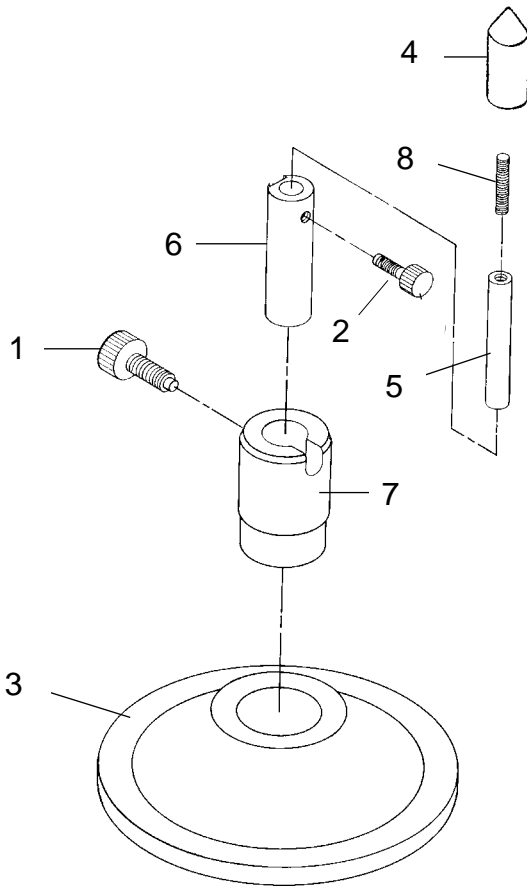

Magnetic Hole Attachment

Magnetic Bolt Attachment

Threaded Bolt Attachment

Target Base

Ref.	PartNo.	Description
		Magnetic Hole Attachment
	611741	Hole Attachment, Magnetic
		Magnetic Bolt Attachment
	780100	Bolt Attachment, Magnetic, 10mm
	780101	Bolt Attachment, Magnetic, 13mm
	780102	Bolt Attachment, Magnetic, 14mm
	780103	Bolt Attachment, Magnetic, 15mm
	780104	Bolt Attachment, Magnetic, 16mm
	780105	Bolt Attachment, Magnetic, 17mm
	780106	Bolt Attachment, Magnetic, 18mm
	780107	Bolt Attachment, Magnetic, 19mm
	780108	Bolt Attachment, Magnetic, 21mm
	780109	Bolt Attachment, Magnetic, 24mm
		Threaded Bolt Attachment
	780112	Bolt Attachment, Threaded, 13mm
	780113	Bolt Attachment, Threaded, 14mm
	780114	Bolt Attachment, Threaded, 15mm
	780115	Bolt Attachment, Threaded, 18mm
	780116	Bolt Attachment, Threaded, 21mm
	780117	Bolt Attachment, Threaded, 24mm
	799060	Target Base (complete)
1	621835	Thumb Screw, Padded, 1/4-20NC x 1/2
2	632227	Screw, 6-32 x 1/2, SHCS
3	635612	Base
4	790209	Point, 25mm
5	790217	Extension, Inner, 6mm x 50mm
6	790225	Extension, Outer, 13mm x 50mm
7	790233	Cylinder, Outer, 25mm x 45mm
8	796221	Set Screw, Hex Socket, 8-32NC x .75 Lb.