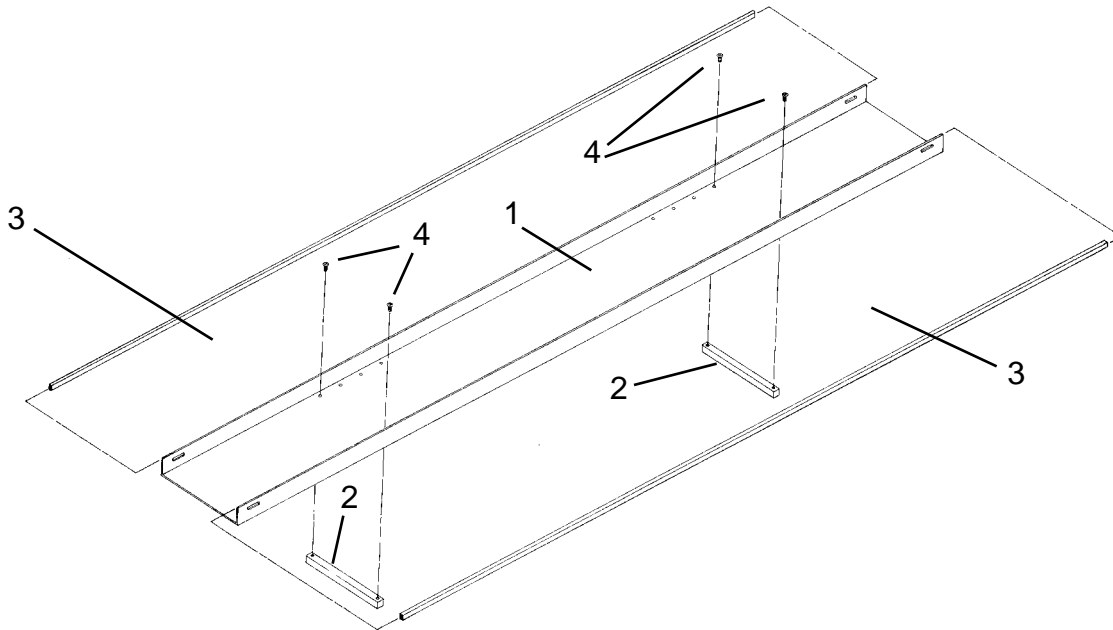

Ref.	Part No.	Description
	799140	Tray, Body Scanner (complete)
1	792212	Tray, Body Scanner
2	792220	Foot, Body Scanner Tray
3	795624	Trim, 1/16" wide, raw, R100 B3 x 1/16
4	796141	Screw, 6-32 x 1/2" Lg., HSBHCS, Blk.

Tray